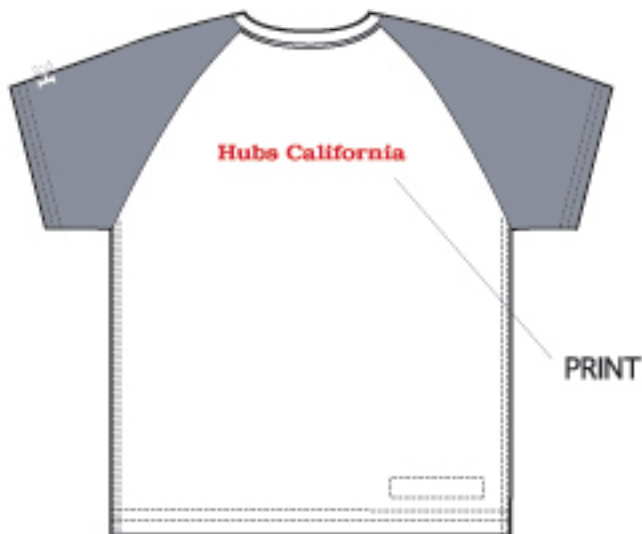

PRICE ¥3,360
 SIZE S MS M L
 (MSはwhite,navyのみ)
 COLOR white
 m.grey
 navy
 QUALITY COTTON 100%

No. DH-809

PRICE ¥3,360
 SIZE S MS M L
 COLOR white S MS M L
 yellow M L
 navy S MS M L
 beiji S
 QUALITY COTTON 100%

No. DH-810

PRICE ¥3,780

SIZE S M L

COLOR white x navy
white x m.grey
m.grey x navy

QUALITY COTTON 100%

No. DH-811

PRICE ¥3,780

SIZE S M L

COLOR white x navy
white x m.grey
m.grey x white

QUALITY COTTON 100%

No. DH-812

PRICE ¥3,780

SIZE S M L

COLOR white x navy
white x m.grey
navy x m.grey

QUALITY COTTON 100%

No. DH-813

PRICE ¥3,780

SIZE S M L

COLOR white x navy
white x c.grey
khaki x c.grey

QUALITY COTTON 100%

No. DH-814

PRICE ¥3,780

SIZE S MS M L

(MSはwhite,navyのみ)