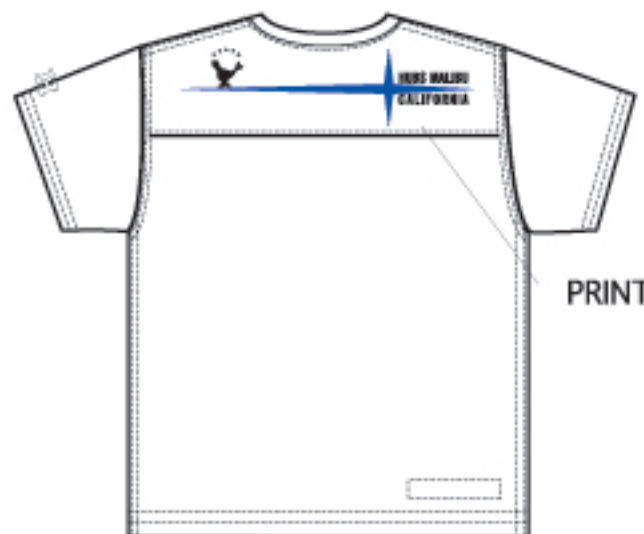

PRICE ¥3,780

SIZE S M L

COLOR white x navy
white x c.grey
khaki x c.grey

QUALITY COTTON 100%

No. DH-814

PRICE ¥3,780

SIZE S MS M L

(MSはwhite,navyのみ)

COLOR white
c.grey
navy

QUALITY COTTON 100%

EMBROIDER

PRINT

PIS NAME

No. DH-815

PRICE ¥3,780

SIZE S MS M L

(MSはwhite,navyのみ)

COLOR white
m.grey
navy

QUALITY COTTON 100%

EMBROIDER

PRINT

PIS NAME

PRINT

PRINT

< STANDARD >

No. DH-214

PRICE ¥3,360

SIZE S MS M L

(MSはwhite,navyのみ)

COLOR white
m.grey
navy

QUALITY COTTON 100%

EMBROIDER