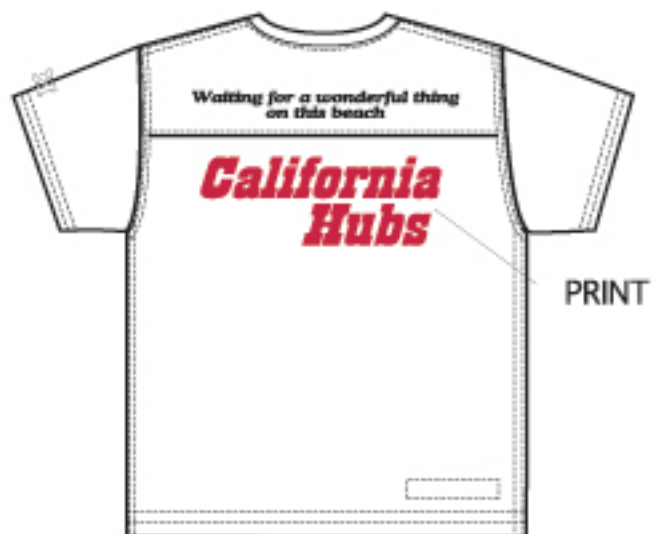

COLOR white
c.grey
navy

QUALITY COTTON 100%

EMBROIDER

PRINT

PIS NAME

No. DH-815

PRICE ¥3,780

SIZE S MS M L

(MSはwhite,navyのみ)

COLOR white
m.grey
navy

QUALITY COTTON 100%

EMBROIDER

PRINT

PIS NAME

PRINT

PRINT

< STANDARD >

No. DH-214

PRICE ¥3,360

SIZE S MS M L

(MSはwhite,navyのみ)

COLOR white
m.grey
navy

QUALITY COTTON 100%

EMBROIDER