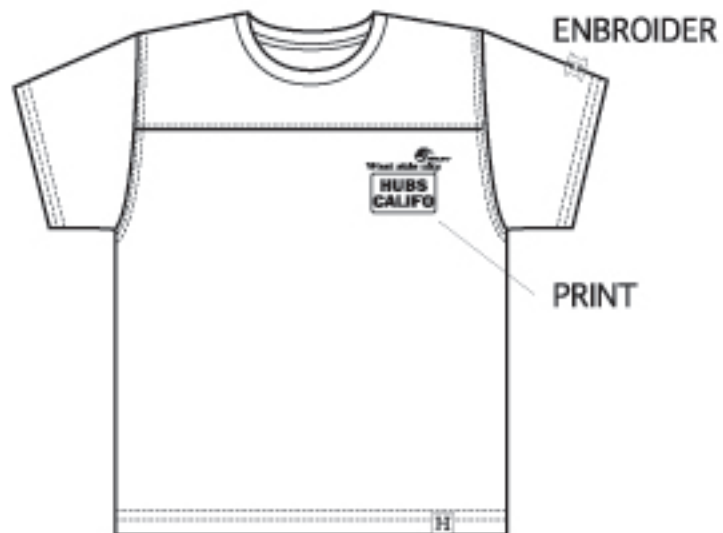

PRICE ¥3,780

SIZE S M L

COLOR white x navy
white x c.grey
khaki x c.grey

QUALITY COTTON 100%

No. DH-814

PRICE ¥3,780

SIZE S MS M L

(MSはwhite,navyのみ)

COLOR white
c.grey
navy

QUALITY COTTON 100%

EMBROIDER

PRINT

PIS NAME

No. DH-815

PRICE ¥3,780

SIZE S MS M L